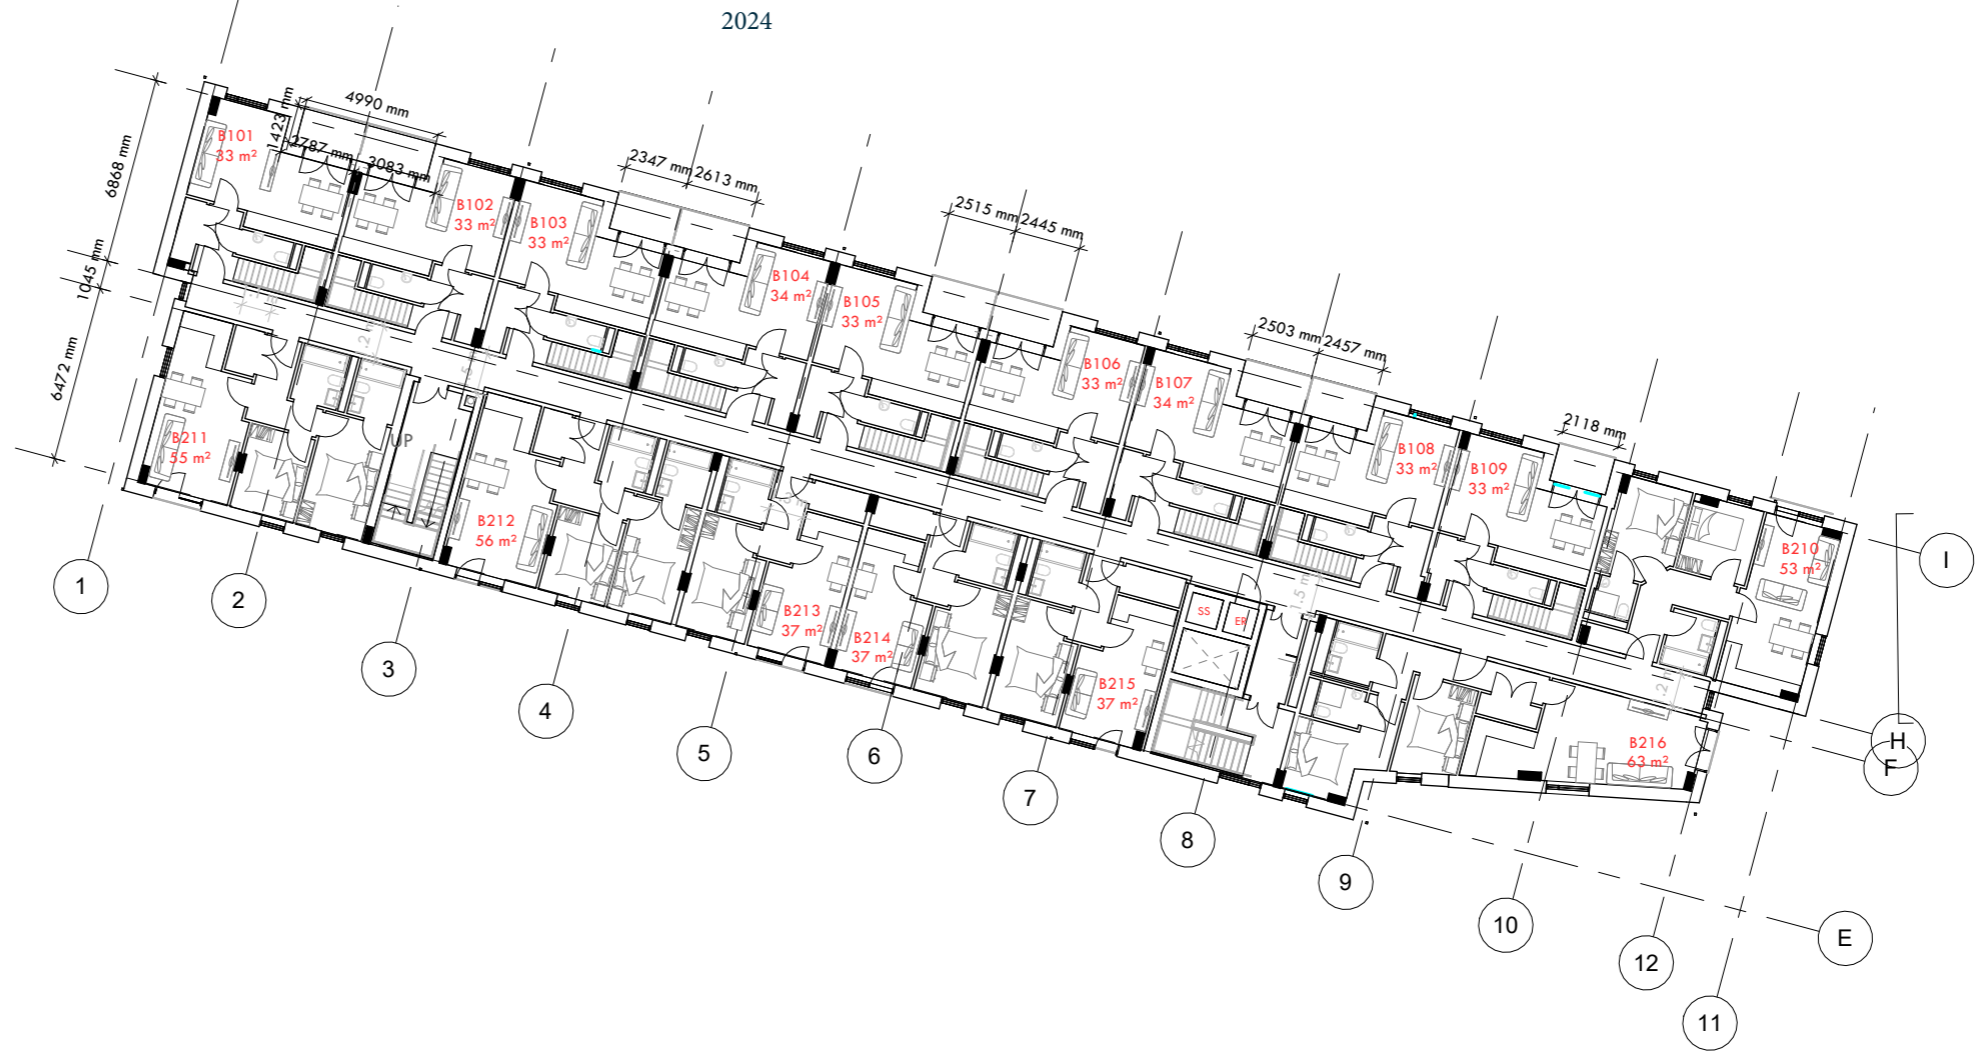

WATER'S EDGE

AT PORTSIDE PLACE

SECOND FLOOR

WWW.INTEGRITASPG.COM