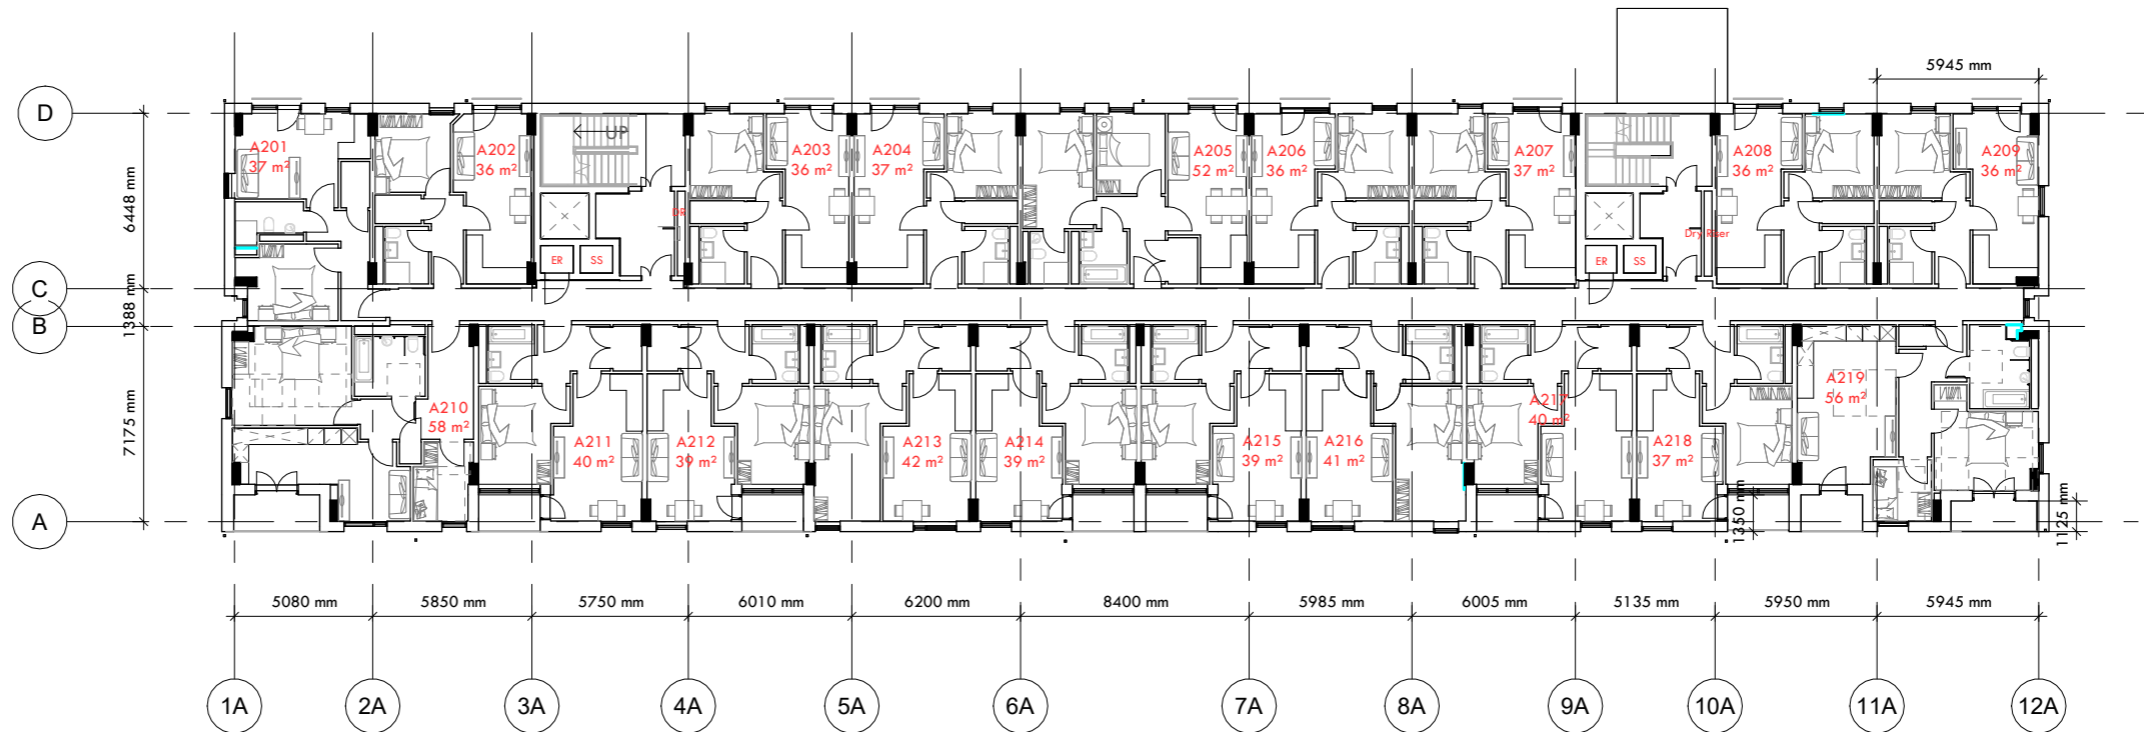

WATER'S EDGE

AT PORTSIDE PLACE

SECOND FLOOR

WWW.INTEGRITASPG.COM